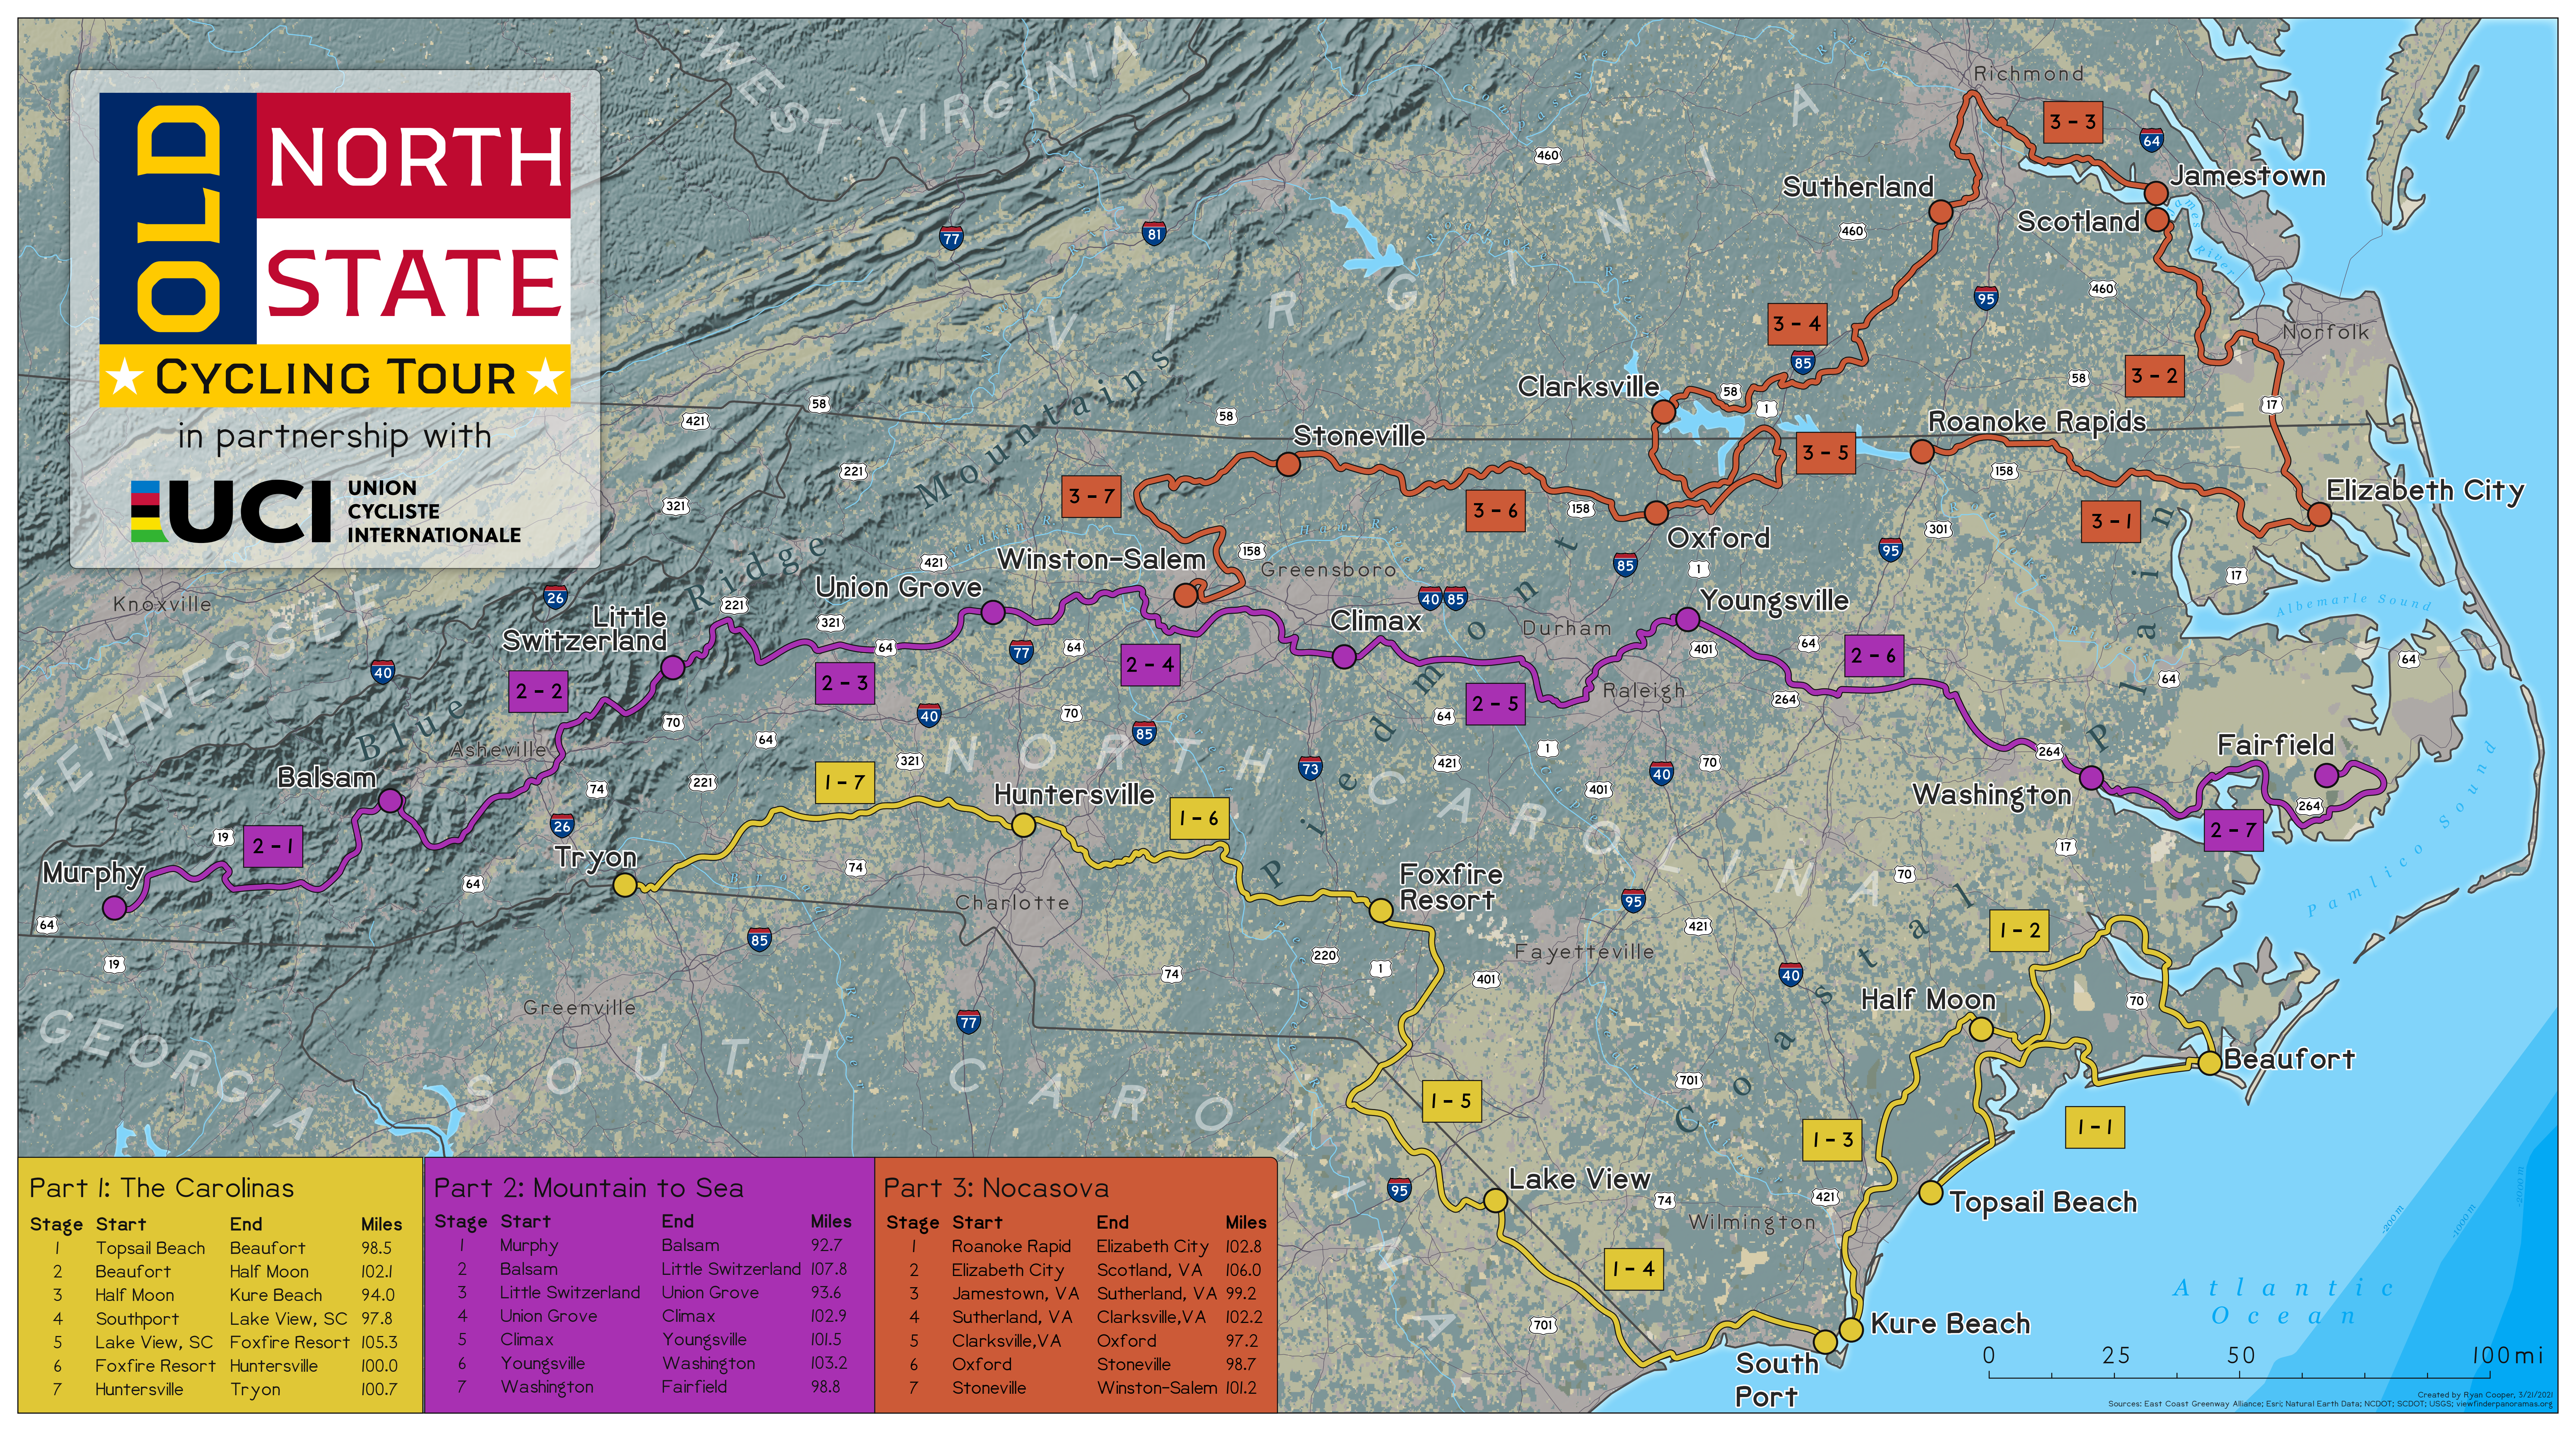

OLD NORTH STATE CYCLING TOUR

in partnership with

Part 1: The Carolinas

Stage	Start	End	Miles
1	Topsail Beach	Beaufort	98.5
2	Beaufort	Half Moon	102.1
3	Half Moon	Kure Beach	94.0
4	Southport	Lake View, SC	97.8
5	Lake View, SC	Foxfire Resort	105.3
6	Foxfire Resort	Huntersville	100.0
7	Huntersville	Tryon	100.7

Part 2: Mountain to Sea

Stage	Start	End	Miles
1	Murphy	Balsam	92.7
2	Balsam	Little Switzerland	107.8
3	Little Switzerland	Union Grove	93.6
4	Union Grove	Climax	102.9
5	Climax	Youngsville	101.5
6	Youngsville	Washington	103.2
7	Washington	Fairfield	98.8

Part 3: Nocasova

Stage	Start	End	Miles
1	Roanoke Rapid	Elizabeth City	102.8
2	Elizabeth City	Scotland, VA	106.0
3	Jamestown, VA	Sutherland, VA	99.2
4	Sutherland, VA	Clarksville, VA	102.2
5	Clarksville, VA	Oxford	97.2
6	Oxford	Stoneville	98.7
7	Stoneville	Winston-Salem	101.2